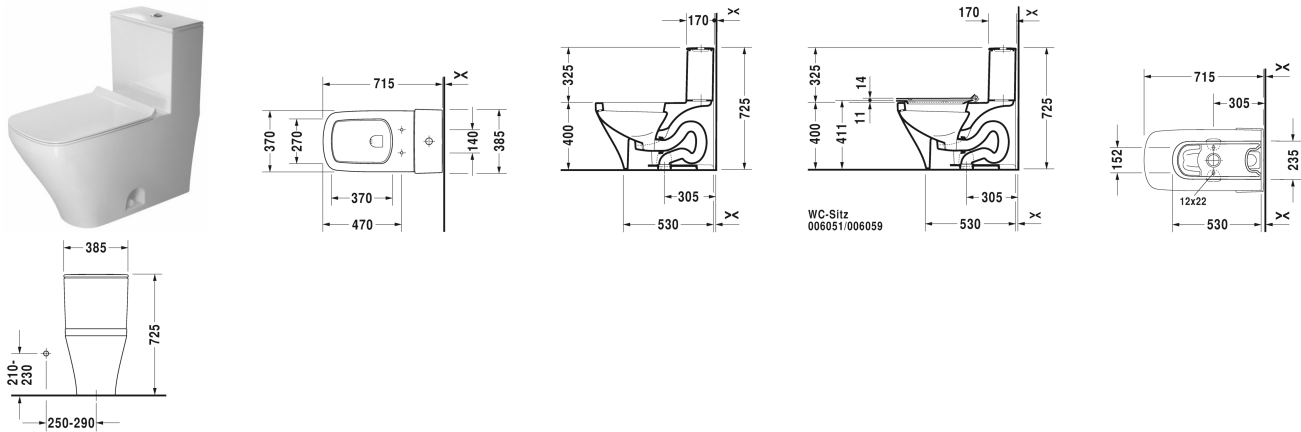

DuraStyle One-piece toilet # 215701..83 / 215701..85 / 215701..83 / 215701..85

| < 370 mm > |

One-piece toilet	Dimension	Weight	Order number
US-version, elongated with syphonic jet action, 305 mm/12" rough-in, vertical outlet			
Colors			
00 White Alpin 20 HygieneGlaze (an antibacterial ceramic glaze that provides almost indefinite effectiveness)			
Variant			
◆ 1,32/0,92 gpf (5/3,5 lpf), with dual flush piston valve, top flush 370 x 720 mm		55.000 kilogram	215701..83
◆ 1,28 gpf (4,8 lpf), with Single Flush piston valve, top flush 370 x 720 mm		55.000 kilogram	215701..85
◆ 1,32/0,92 gpf (5/3,5 lpf), with dual flush piston valve, top flush 370 x 720 mm		55.000 kilogram	215701..83
◆ 1,28 gpf (4,8 lpf), with Single Flush piston valve, top flush 370 x 720 mm		55.000 kilogram	215701..85
Sanitary ceramics with the special WonderGliss surface finish will remain clean and attractive-looking for a long time to come. When ordering WonderGliss please add a "1" as eleventh digit to the model number.			
Accessory			
Mounting set for One-piece and Two-piece toilets, Outflow 3/8" - external thread, Wall Connection 1/2" - internal thread, 1/2", US-version		0.480 kilogram	001417
Mounting set for One-piece and Two-piece toilets, 1/2", ASIA-version		0.480 kilogram	001416
Suitable products			
Toilet seat and cover removable, elongated, hinges stainless steel, without soft closure,			006051
Toilet seat and cover removable, elongated, hinges stainless steel, with soft closure,			006059

**DuraStyle One-piece toilet # 215701..83 / 215701..85 /
215701..83 / 215701..85**

|< 370 mm >|

*All drawings contain the necessary measurements which are subject to standard tolerances. They are stated in mm and are non-binding.
Exact measurements, in particular for customised installation scenarios, can only be taken from the finished piece.*